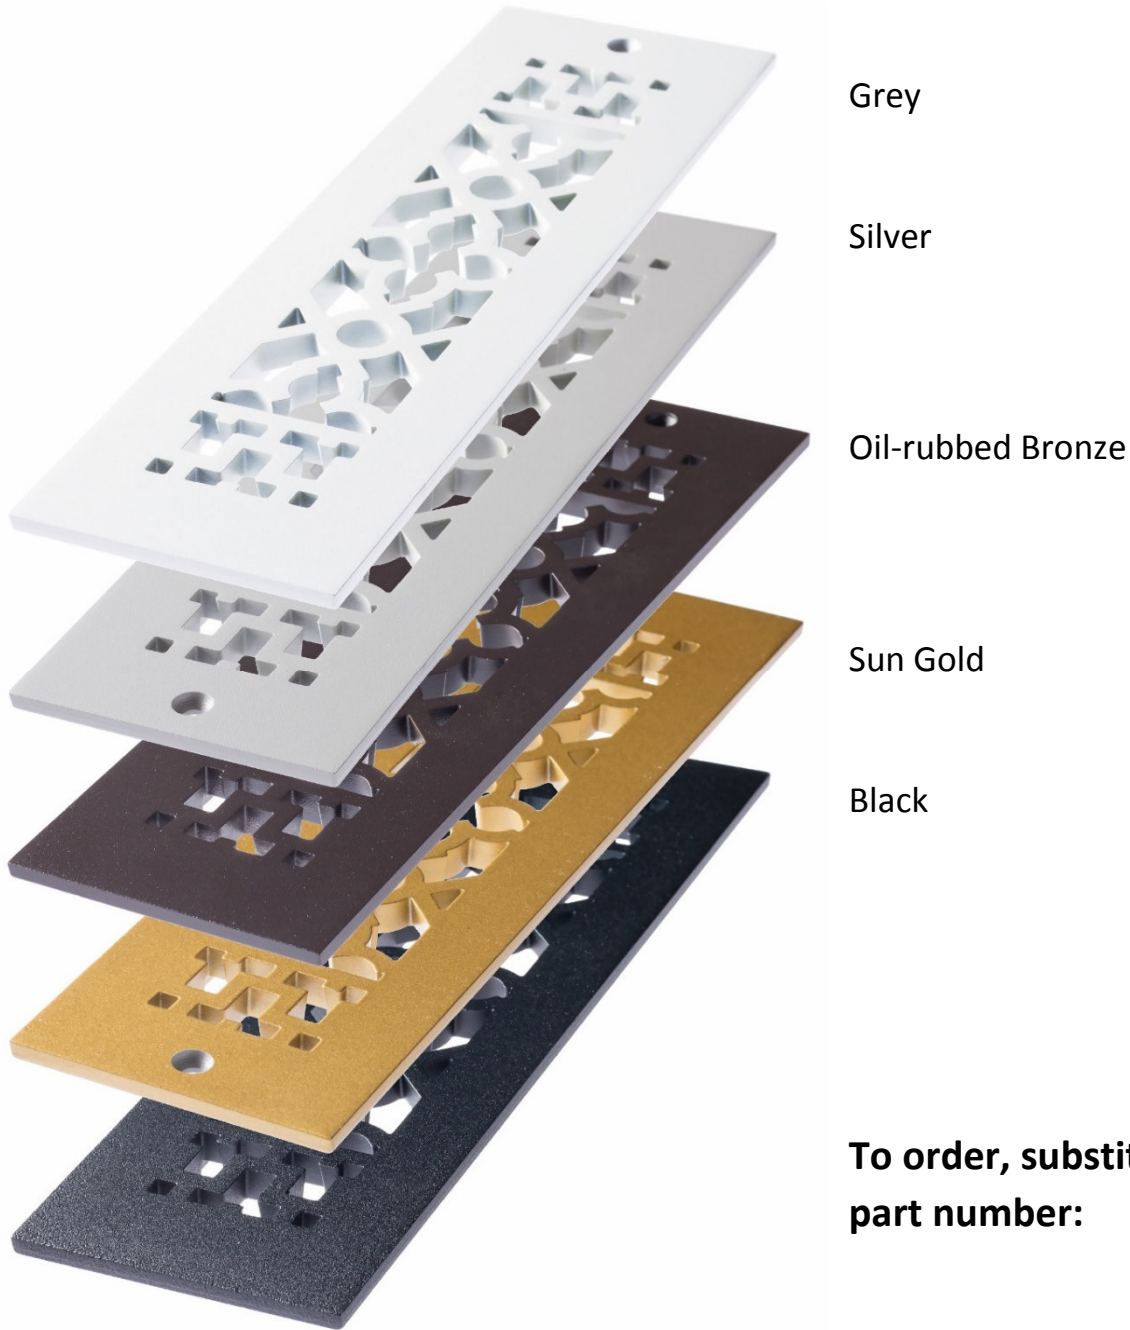

## Finishes available in cast aluminum

**To order, substitute for “XX” in part number:**

Traditional design

TG (grey)

TS (silver)

TB (bronze)

TSG (sun gold)

TBK (black)

Modern design

MG (grey)

MS (silver)

MB (bronze)

MSG (sun gold)

MBK (black)

WH (white, not shown)