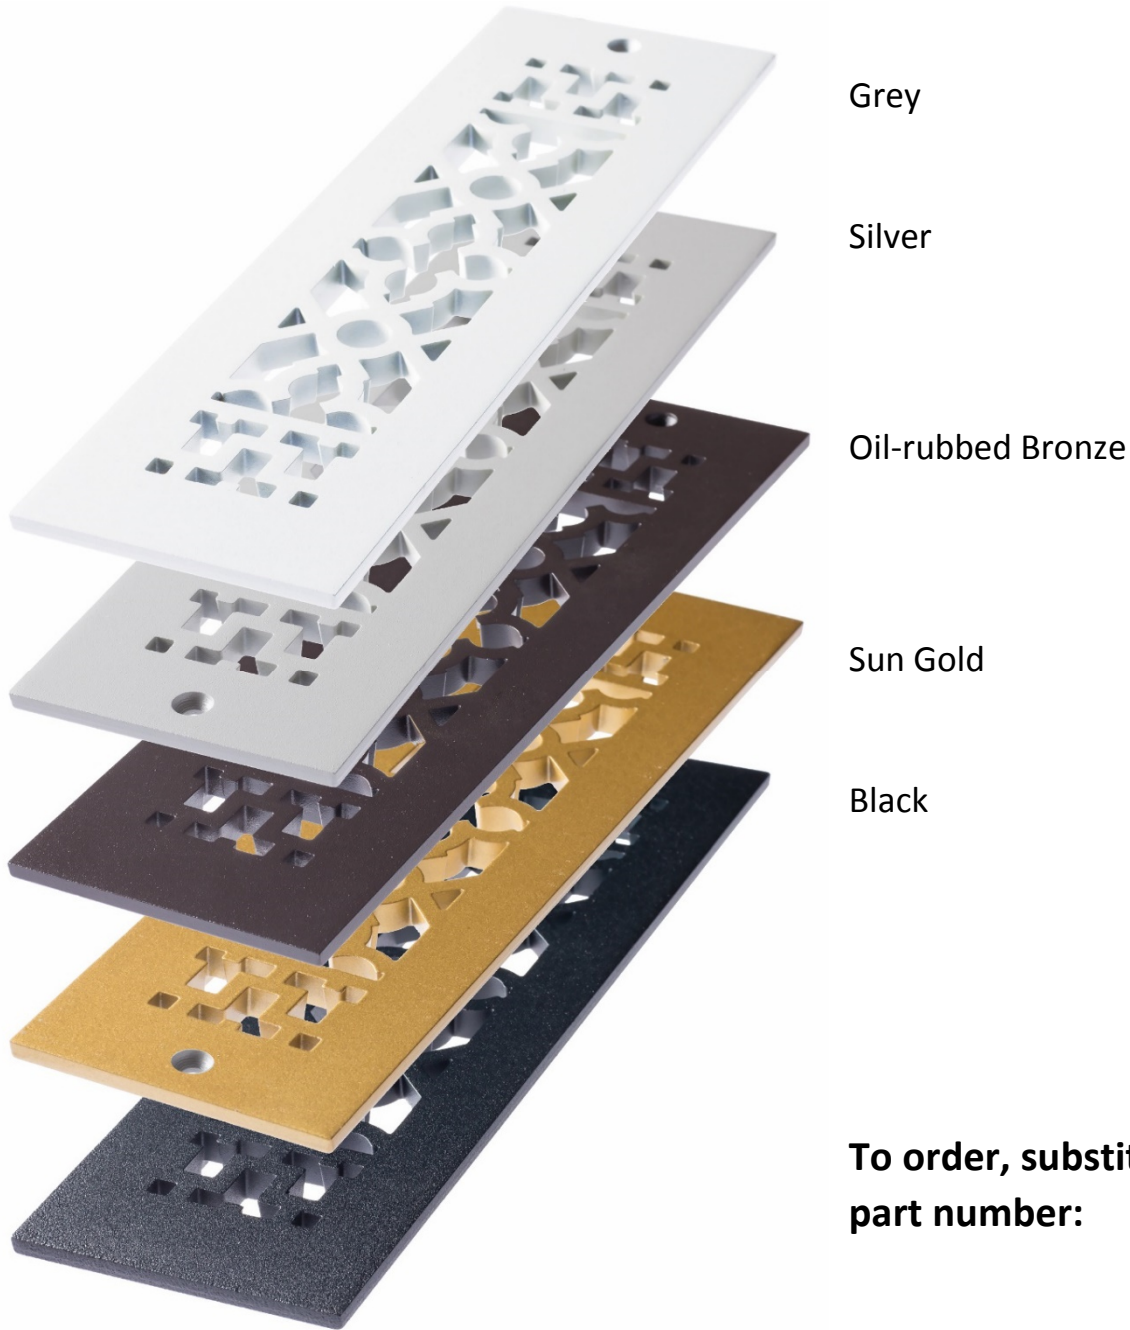

Finishes available in cast aluminum

Grey

Silver

Oil-rubbed Bronze

Sun Gold

Black

To order, substitute for “XX” in part number:

Traditional design

TG (grey)

TS (silver)

TB (bronze)

TSG (sun gold)

TBK (black)

TWH (white, not shown)

Modern design

MG (grey)

MS (silver)

MB (bronze)

MSG (sun gold)

MBK (black)

MWH (white, not shown)